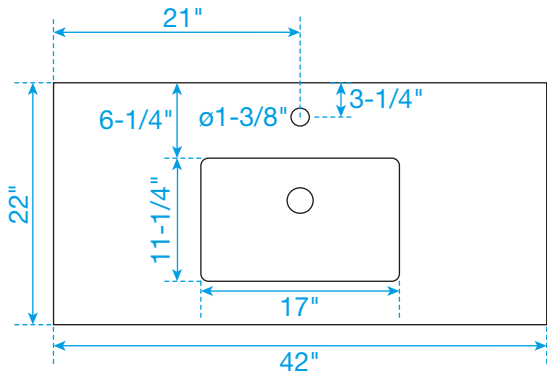

WYNDHAM COLLECTION

TOP VIEW OF VANITY CABINET

*Note: All measurements are $\pm 1/4"$.

WC-8181-42-SGL

WYNDHAM COLLECTION

Side splash is reversible.
Note: All measurements are $\pm 1/4"$.

WC-VCA-42-SGL-TOP