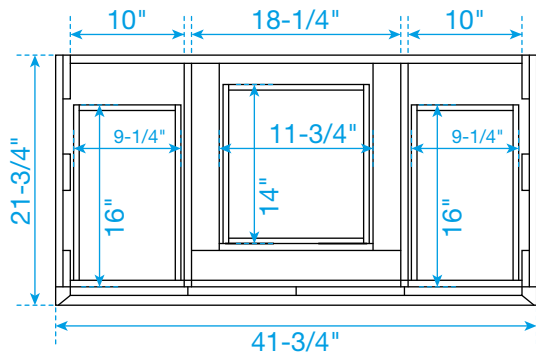

WYNDHAM COLLECTION

TOP VIEW OF VANITY CABINET

*Note: All measurements are $\pm 1/4"$.

WC-8181-42-SGL

WYNDHAM COLLECTION

Side splash is reversible.
Note: All measurements are $\pm 1/4"$.

WC-VCA-42-SGL-TOP