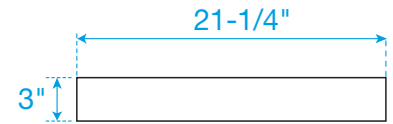

WYNDHAM COLLECTION

TOP VIEW OF VANITY CABINET

*Note: All measurements are $\pm 1/4"$.

WC-8181-42-SGL

WYNDHAM COLLECTION

Side splash is reversible.
Note: All measurements are $\pm 1/4"$.

WC-VCA-42-SGL-TOP