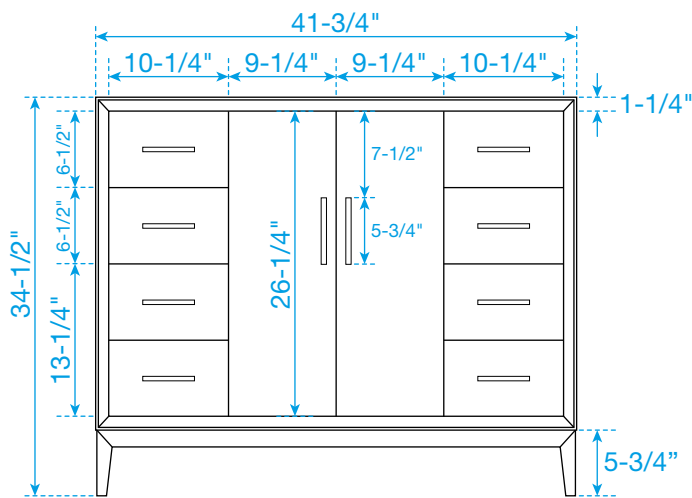

WYNDHAM COLLECTION

TOP VIEW OF VANITY CABINET

*Note: All measurements are $\pm 1/4"$.

WC-8181-42-SGL

WYNDHAM COLLECTION

Side splash is reversible.
Note: All measurements are $\pm 1/4"$.

WC-VCA-42-SGL-TOP