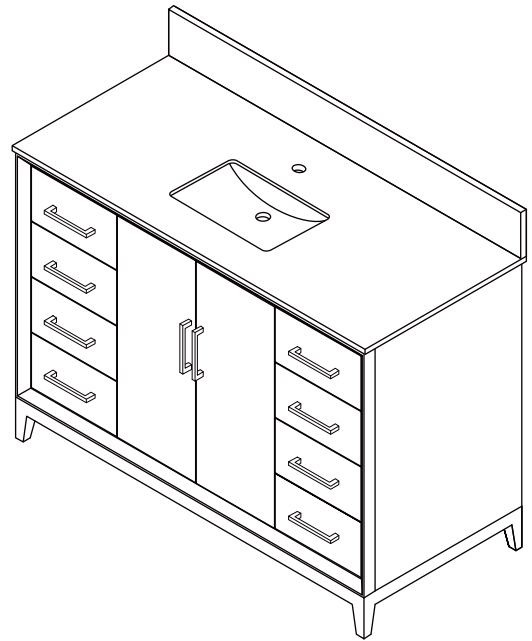

WYNDHAM COLLECTION

TOP VIEW OF VANITY CABINET

*Note: All measurements are $\pm 1/4"$.

WC-8181-42-SGL

WYNDHAM COLLECTION

Side splash is reversible.
Note: All measurements are $\pm 1/4"$.

WC-VCA-42-SGL-TOP