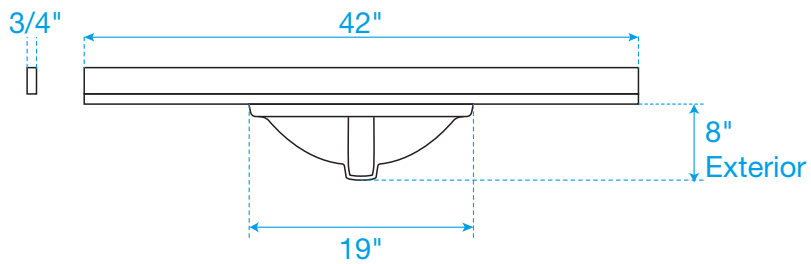

WYNDHAM COLLECTION

TOP VIEW OF VANITY CABINET

*Note: All measurements are $\pm 1/4"$.

WC-8181-42-SGL

WYNDHAM COLLECTION

Side splash is reversible.
Note: All measurements are $\pm 1/4"$.

WC-VCA-42-SGL-TOP