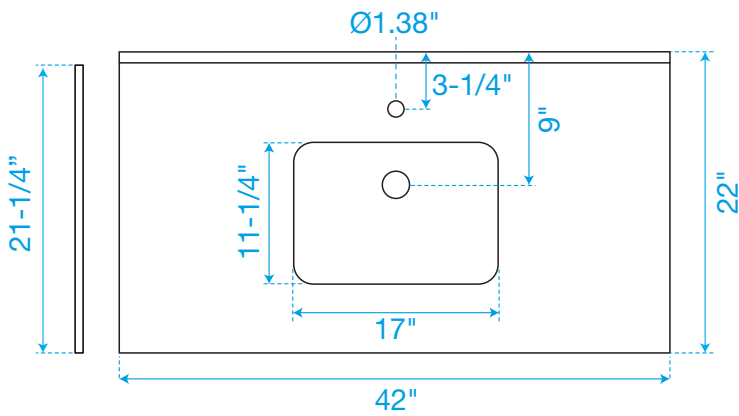

WYNDHAM COLLECTION

TOP VIEW OF VANITY CABINET

*Note: All measurements are $\pm 1/4"$.

WC-8181-42-SGL

WYNDHAM COLLECTION

Side splash is reversible.
Note: All measurements are $\pm 1/4"$.

WC-VCA-42-SGL-TOP