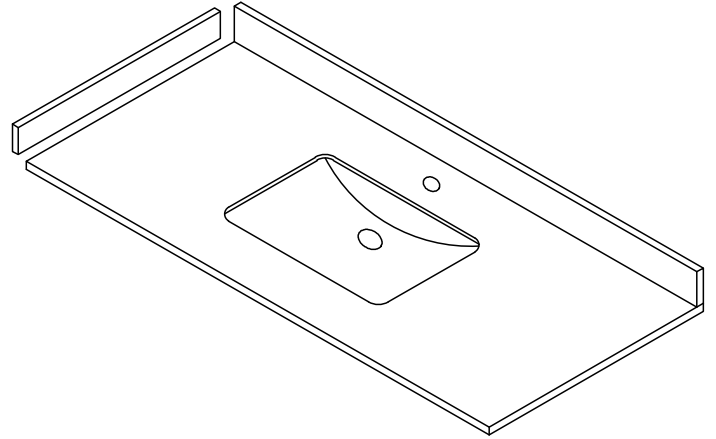

WYNDHAM COLLECTION

TOP VIEW OF VANITY CABINET

*Note: All measurements are $\pm 1/4"$.

WC-8181-42-SGL

WYNDHAM COLLECTION

Side splash is reversible.
Note: All measurements are $\pm 1/4"$.

WC-VCA-42-SGL-TOP