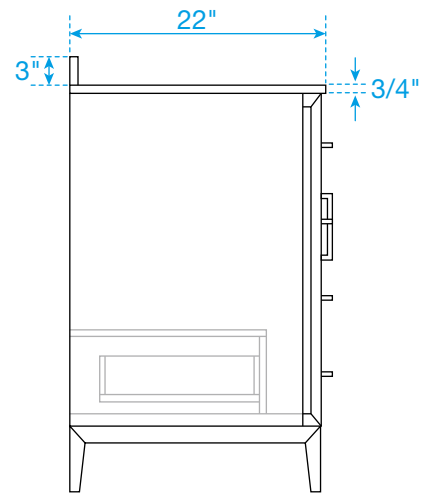

WYNDHAM COLLECTION

TOP VIEW OF VANITY CABINET

*Note: All measurements are $\pm 1/4"$.

WC-8181-42-SGL

WYNDHAM COLLECTION

Side splash is reversible.
Note: All measurements are $\pm 1/4"$.

WC-VCA-42-SGL-TOP