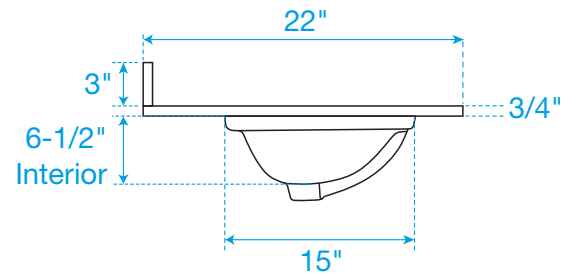

WYNDHAM COLLECTION

TOP VIEW OF VANITY CABINET

*Note: All measurements are $\pm 1/4"$.

WC-8181-42-SGL

WYNDHAM COLLECTION

Side splash is reversible.
Note: All measurements are $\pm 1/4"$.

WC-VCA-42-SGL-TOP